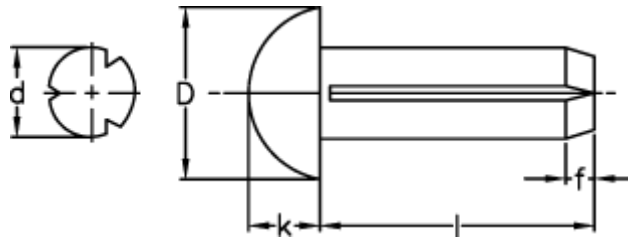

# Data Sheet

Article number: 088423041

Description: KLEE Slotted rivet N4 2,3x6, stainless  
DIN 1476/DIN-EN-Norm 28 746

## Measures

---

D	= 4.0
d	= 2.3
f	= 0.7
k	= 1.4
Length	= 3-10